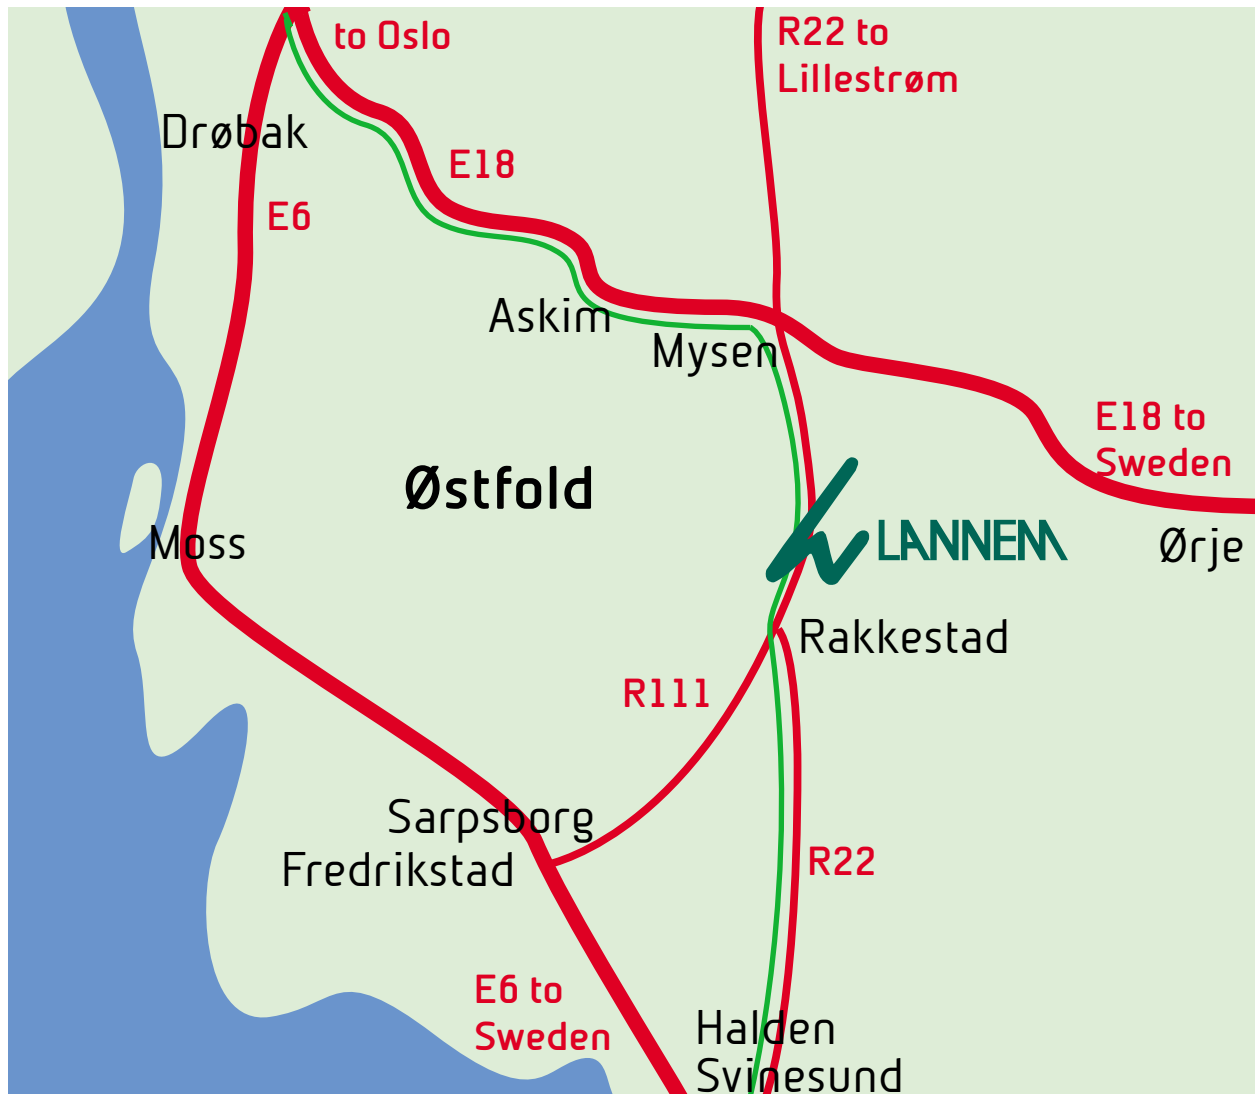

WELCOME TO

Lannem Keramikk AS
1890 Rakkestad
Norway
Phone: +47 69 22 20 12
Fax: +47 69 22 20 33

Lannem Keramikk is located by the Rv22, between Mysen and Rakkestad.

From Oslo: Follow the E18 to Mysen, then the Rv22 approximately 12 kms towards Halden/Rakkestad.

From Svinesund: Follow «The Green Road»; Rv22 to Rakkestad, then 4 kms towards Mysen.

From Ørje: Follow the E18 to Mysen, then Rv22 approximately 12 kms towards Halden/ Rakkestad.

From Sarpsborg: Follow the Rv111 to Rakkestad, then continue on the Rv22 for 4 kms towards Mysen.